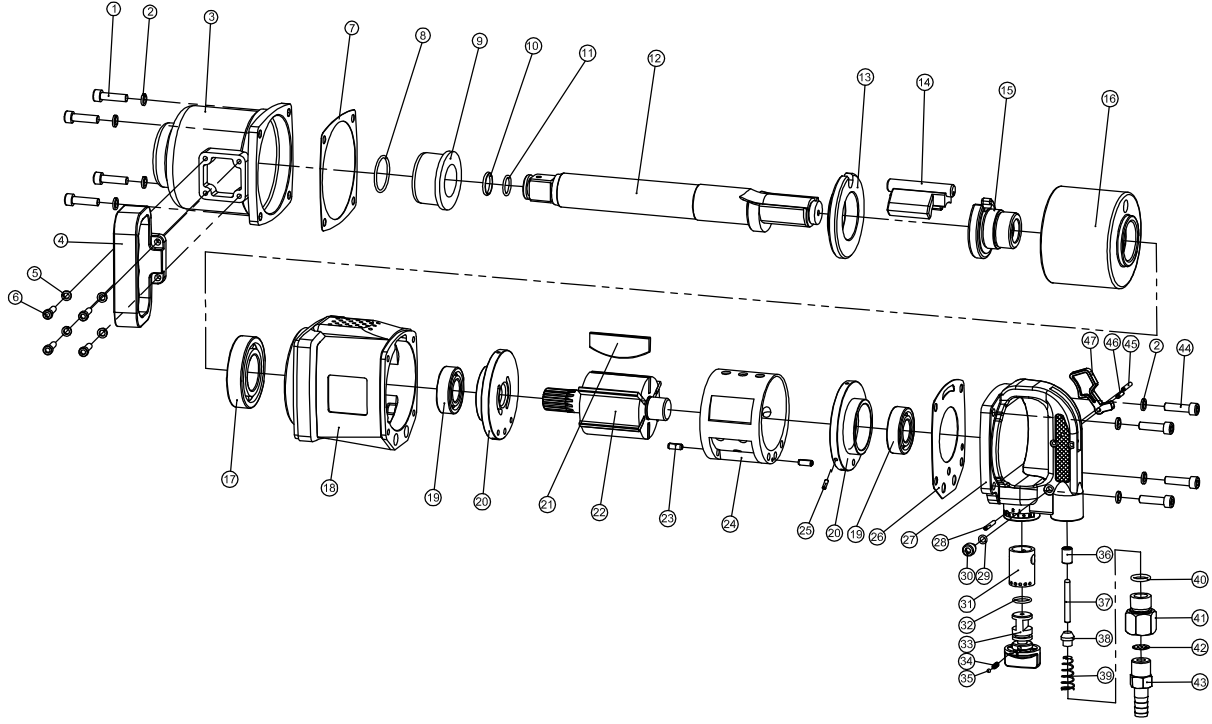

# AT-9981 **GAV** HAVALI SOMUN SÖKME

No.	Ürün Adı	Ölçü	No.	Ürün Adı	Adet
1	hex screw	I	25	pin	1
2	Gasget	I	26	gasket	1
3	hammer case	F	27	handle SET	1
4	D-handle	F	28	pin	1
5	gasket	I	29	O ring	1
6	screw	I	30	hex screw	1
7	gasket	F	31	valve bushing	1
8	O ring	F	32	O ring	1
9	anvil bushing	F	33	direction pole	1
10	circlip	F	34	spring	1
11	O ring	F	35	steel ball	1
12	Anvil	F	36	throttle bushing	1
13	hammer bushing	F	37	throttle valve pin	1
14	Hammer	F	38	throttle valve	1
15	cam	F	39	inlet spring	1
16	hammer cage	F	40	O ring	1
17	bearing	1	41	air inlet	1
18	housing	1	42	air inlet screen	1
19	bearing	2	43	hose connector	1
20	cylinder cover	2	44	hex screw	4
21	Rotor Blades	6	45	pin	1
22	Rotor	1	46	pin	1
23	pin	2	47	trigger	1
24	cylinder	1			